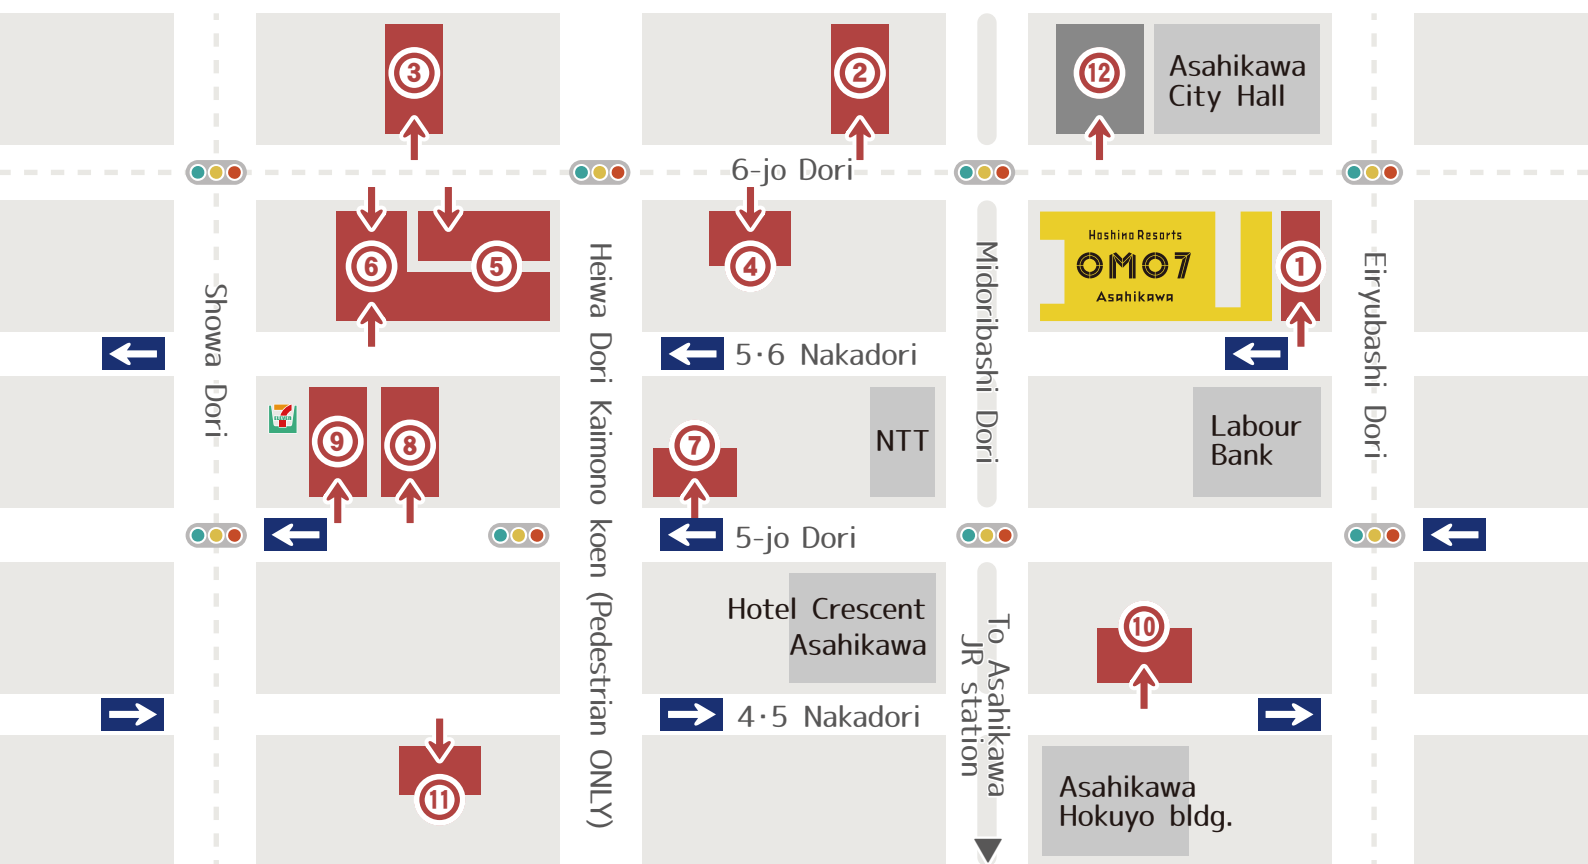

# Information about Hotel & Affiliated Parking Lot

Hotel Parking Lot	Number	Fee	Open hours	Remarks
① Hotel Parking Lot	66	Day Trip or Over Night (24 hours) : 1,000 yen	24 hours	Please confirm with front desk before parking.
Affiliated Parking Lot	Number	Fee	Open hours	Remarks
② Times Asahikawa 6・8 No.2	37	40 minutes : 200 yen / Max 12 hours : 800 yen	24 hours	Parking Fee Cap of 1,000 yen after 12 hours and up to 24 hours. Please bring your parking ticket to the hotel front desk.
③ Times Asahikawa 6・7 No.2	29	40 minutes : 200 yen / Max 12 hours : 800 yen	24 hours	
④ Times Asahikawa 6・8 No.3	12	40 minutes : 200 yen / Max 12 hours : 700 yen	24 hours	
⑤ Times Asahikawa 6・7 No.3	49	40 minutes : 200 yen / Max 12 hours : 800 yen	24 hours	
⑥ Times Asahikawa 6・7	43	40 minutes : 200 yen / Max 12 hours : 800 yen	24 hours	
⑦ Times Asahikawa 5・8	40	40 minutes : 200 yen / Max 12 hours : 700 yen	24 hours	
⑧ Times Asahikawa 5・7 No.3	35	40 minutes : 200 yen / Max 12 hours : 700 yen	24 hours	
⑨ Times Asahikawa 5・7 No.2	30	40 minutes : 200 yen / Max 12 hours : 700 yen	24 hours	
⑩ Times Asahikawa 5・9 No.2	15	40 minutes : 200 yen / Max 12 hours : 800 yen	24 hours	
⑪ Times Asahikawa 4・7 No.2	18	40 minutes : 200 yen / Max 12 hours : 900 yen	24 hours	
Neighborhood Parking Lot	Number	Fee	Open hours	Remarks
⑫ Asahikawa city 7-jo Parking Lot	B1F, B2F 242	30 minutes : 100 yen	8am~10pm in & out avail.	Non-affiliated Parking Lot.
		1,000 yen	10pm~8am in & out N/A	